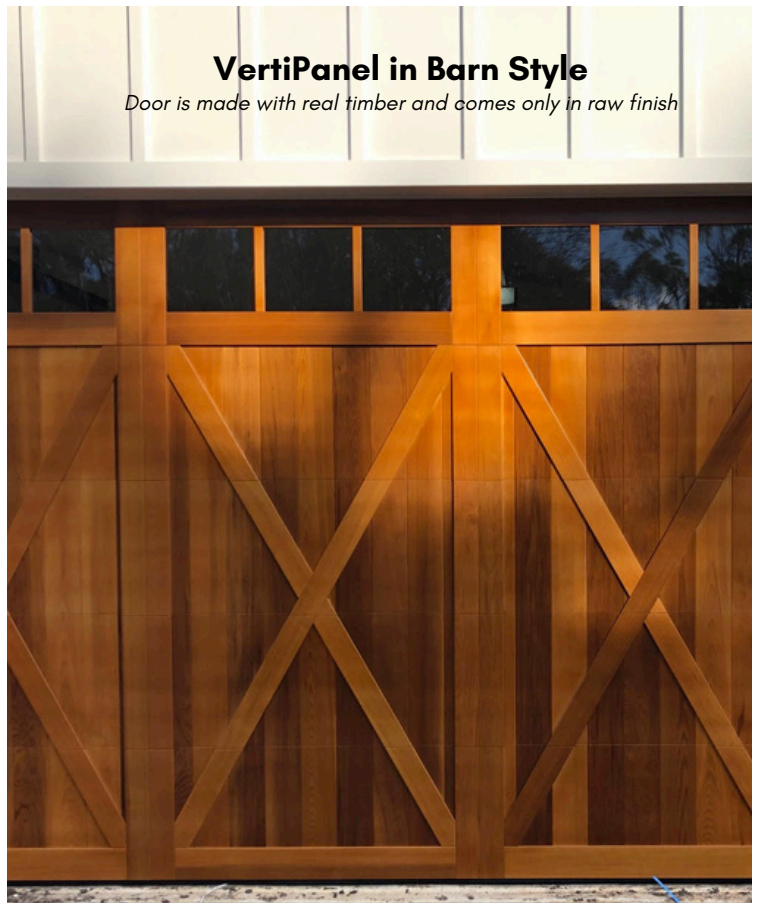

Clearlite

VertiParamel in Barn Style

Door is made with real timber and comes only in raw finish