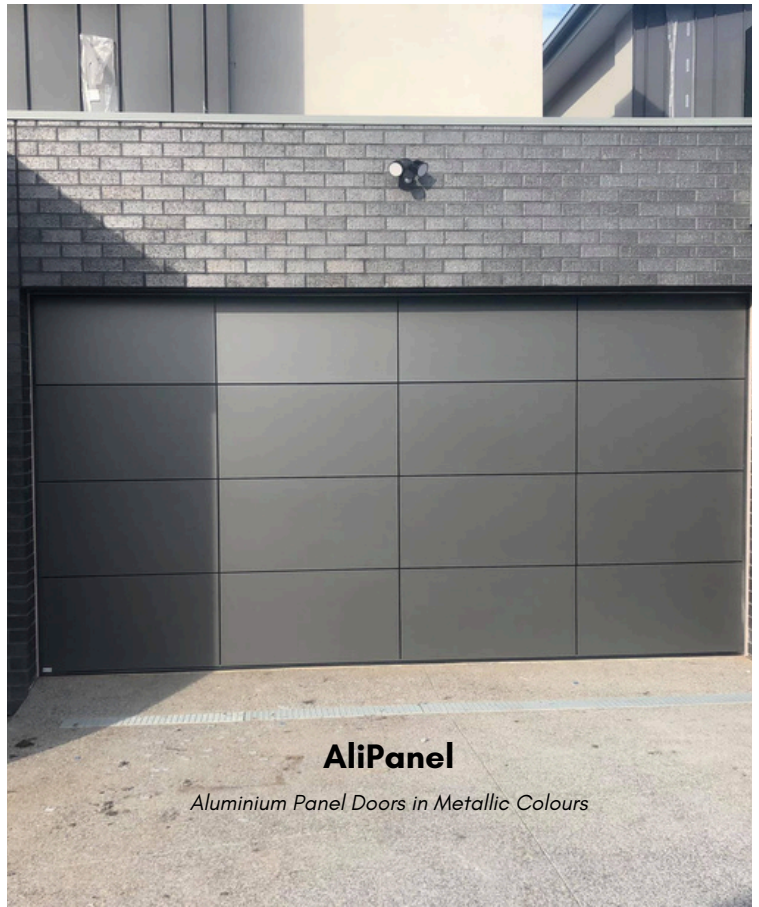

AliPanel

Aluminium Panel Doors in Metallic Colours