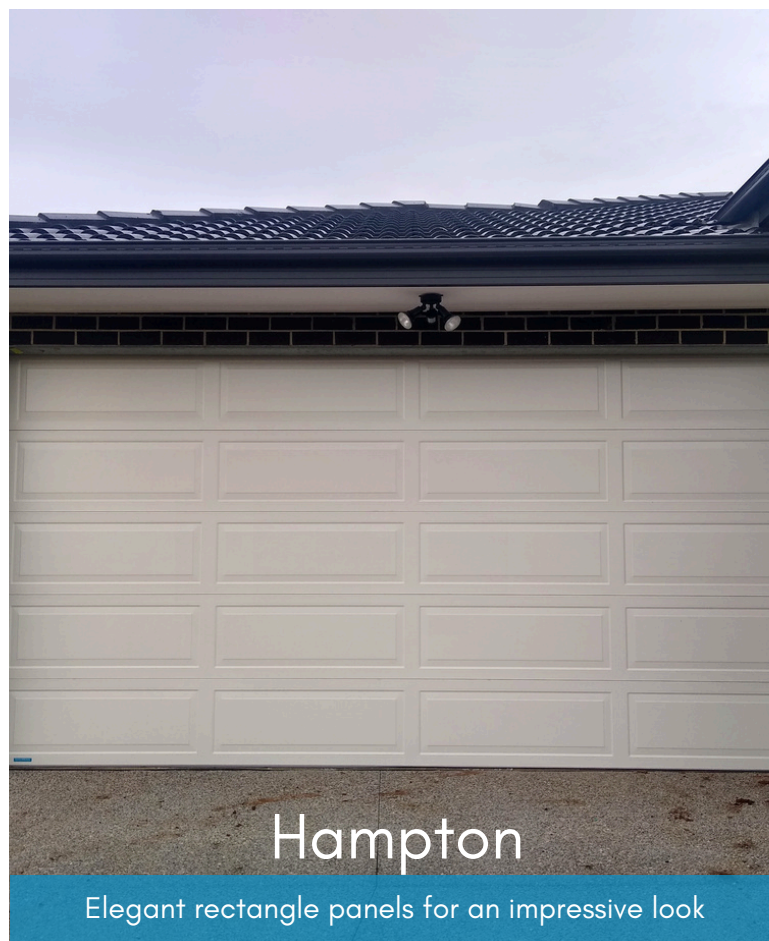

What We Offer

AUTOMATIC &
MANUAL DOORS

REMOVAL OF YOUR
OLD DOOR

Choose your Design

CHOOSE YOUR TIMBER LOOK COLOUR

*Additional cost for timberlook colours

WANT TO ADD WINDOWS?

GOLDEN OAK