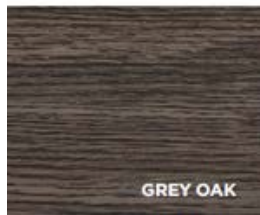

WEATHERED TEAK