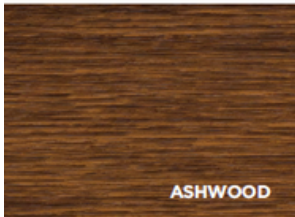

CHOOSE YOUR TIMBER LOOK COLOUR

*Additional cost for timberlook colours

DARK OAK

WANT TO ADD WINDOWS?

Hampton Window Range

County Single

Cascade Single

*Sunset Single (Vic Only)

*Waterton Single (Vic Only)

County Double

Cascade Double

*Horizon Double (Vic Only)

*Waterton Double (Vic Only)

Oxford Window Range

County Single

Cascade Single

*Sunset Single (Vic Only)

*Waterton Single (Vic Only)

County Double

Cascade Double

*Horizon Double (Vic Only)

*Waterton Double (Vic Only)

Sunburst Single

Traditional Single

*Canterbury Single (Vic Only)

Sunburst Double

Traditional Double

*Canterbury Double (Vic Only)

Sunburst Single

Traditional Single

*Canterbury Single (Vic Only)

Sunburst Double

Traditional Double

*Canterbury Double (Vic Only)

OR COLORBOND COLOUR

NEW

Matt Colorbond range now available in Surfmist, Monument, Basalt, and Midnight Black

CHOOSE YOUR MOTOR

VRD T-1000 Motor

5 year warranty
2 remotes & 1 wireless wall button

Merlin Commander Elite

7 year warranty
2 remotes & 1 wireless wall button