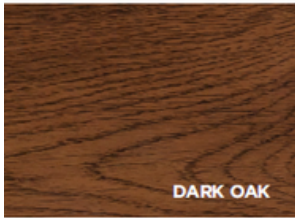

CHOOSE YOUR TIMBER LOOK COLOUR

*Additional cost for timberlook colours

GOLDEN OAK

WANT TO ADD WINDOWS?

Hampton Window Range

County Single

Cascade Single

*Sunset Single (Vic Only)

*Waterton Single (Vic Only)

County Double

Cascade Double

*Horizon Double (Vic Only)

*Waterton Double (Vic Only)

Oxford Window Range

County Single

Cascade Single

*Sunset Single (Vic Only)

*Waterton Single (Vic Only)

County Double

Cascade Double

*Horizon Double (Vic Only)

*Waterton Double (Vic Only)

Sunburst Single

Traditional Single

*Canterbury Single (Vic Only)

Sunburst Double

Traditional Double

*Canterbury Double (Vic Only)

Sunburst Single

Traditional Single

*Canterbury Single (Vic Only)

Sunburst Double

Traditional Double

*Canterbury Double (Vic Only)

OR COLORBOND COLOUR

NEW

Matt Colorbond range now available in Surfmist, Monument, Basalt, and Midnight Black

CHOOSE YOUR MOTOR

VRD T-1000 Motor

5 year warranty
2 remotes & 1 wireless wall button

Merlin Commander Elite

7 year warranty
2 remotes & 1 wireless wall button