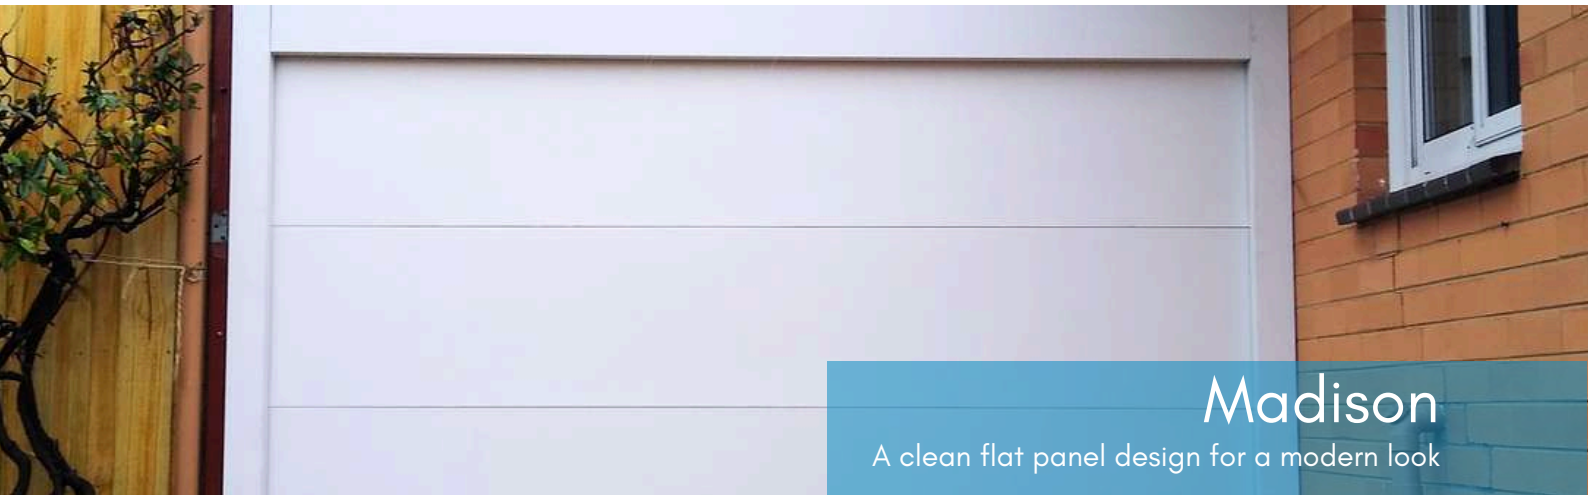

VRD | VICTORIAN
ROLLER DOORS

Our Panel Doors

The revolutionary alternative to the traditional garage door. Designed to suit both modern and more traditional homes, panel doors use modern design concepts to provide new levels of performance, design and style.

Featuring the latest raised panel design, the sectional/panel comprises a number of hinged rigid sections which slide overhead creating a lightweight stylish garage door.

With a choice of four designs, the Panel garage doors Colorbond® finish & Timber Look colours will suit any home and enhance your home's street appeal.

Timber plank style door for a contemporary look

Madison

A clean flat panel design for a modern look

Oxford

Classic square panels for a traditional look

Hampton

Elegant rectangle panels for an impressive look